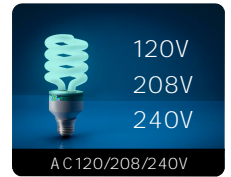

HOUSEHOLD ENERGY STORAGE SYSTEM

SPLIT-PHASE HYBRID SOLAR INVERTER

HB2050UH048 2080UH048 SERIES

Application Scenarios

Split-phase On-grid Household

Small Industry And Commerce

PV System Renovation

120V
208V
240V